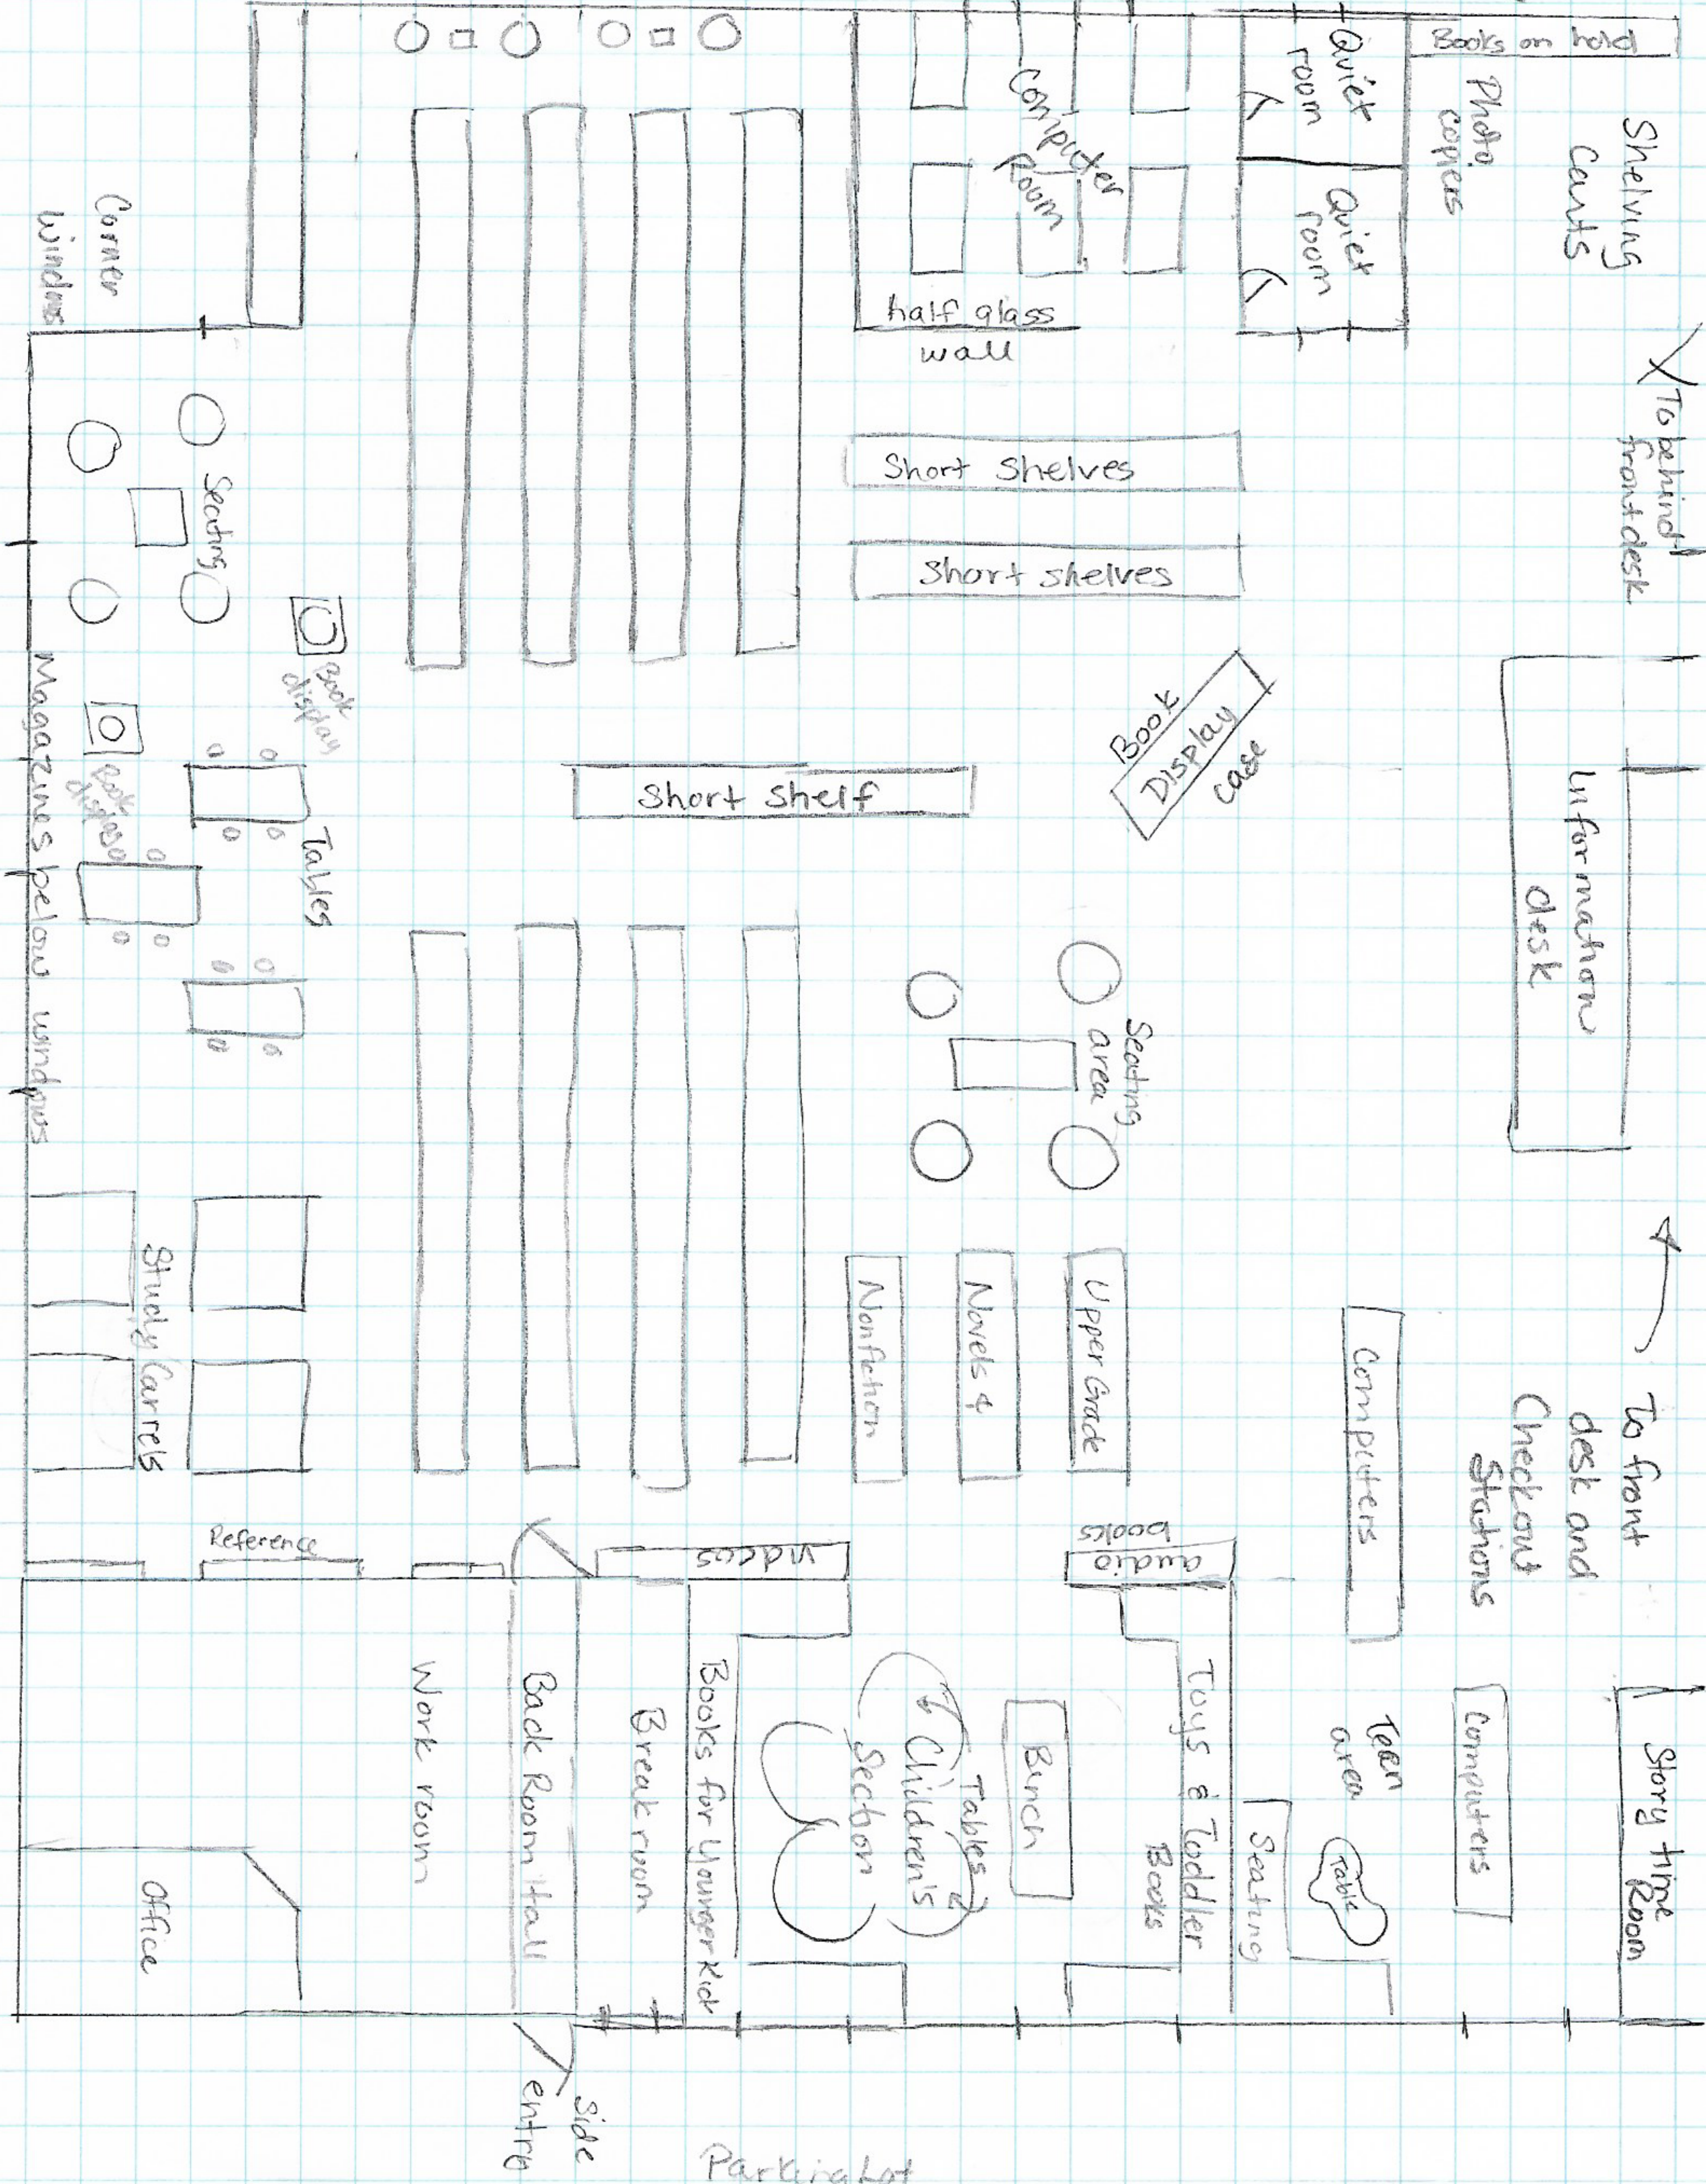

(Main floor) Hatfield Falls Library

Chairs & end tables

To behind front desk

To front desk and

Story time room

side entry

Parking lot